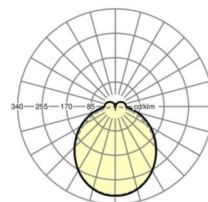

CHARACTERISTICS

Order number	19470004120
EAN number	4020863395989
Commodity code	94051190
Certification mark	IP 20, Protection class I, ENEC10 VDE, F, HACCP DIN10500/Food/IFS-application-related suitability/BRC, Indoor, CE
Impact resistance (IK rating)	IK03 (-20°C bis 35°C)
Ambient temperatur	ta -20°C to 35°C
Warranty period	5 years
State funding programs	BEG - Federal funding for efficient buildings (valid only for Germany)

ELECTRICAL ENGINEERING

Controller	Electronic driver (1 pcs.)
System output	53W
Mains voltage	230V/50Hz
Energy efficiency class/light source	C

LIGHTING TECHNOLOGY

Placement	LED, Colour rendering/Light colour CRI ≥ 80 / 3000K
Colour tolerance (MacAdam)	3SDCM
Nominal luminous flux	8477lm
LED service life	50000h L80/B10 (Tq 35°C)
Luminaire luminous efficiency	161lm/W
Beam angle	115° (C0) / 110° (C90)
UGR lat./long.	26.9 / 26.3

MECHANICS

Housing colour	traffic white RAL 9016
Dimensions (LxWxDxH)	1531mm x 55mm x 37mm
Weight (net)	1.9kg
Type of installation	Mounting rail system installation, Light structure

Dimensions

L	1531 mm	Length
B	55 mm	Width
H	37 mm	Height

DEEP-LINK

<https://www.regiolux.de/en/article/19470004120>

Reference	LED 9000lm 830
ηLB	100 %
Φ ↓/↑	90 % / 10 %
UGR lat./long.	26.9 / 26.3